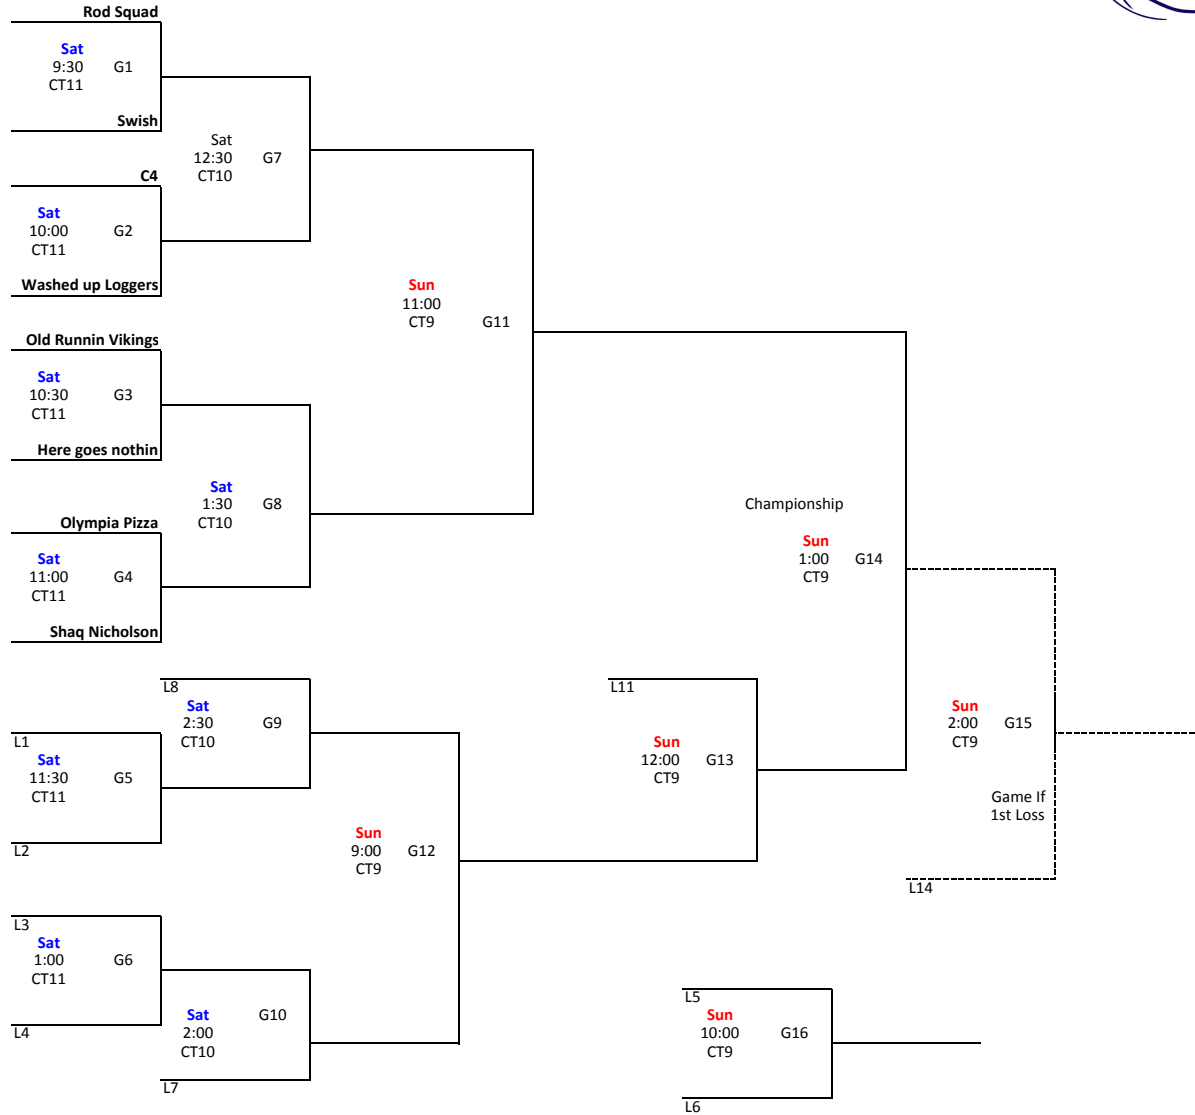

# Bracket 22 8 Team Double Elimination

16 Games  
8 Teams

# Bracket 23 7 Team Double Elimination

15 Games  
7 Teams

# Bracket 25 8 Team Double Elimination

16 Games  
8 Teams

# Bracket 26

8 Team Double Elimination

16 Games  
8 Teams