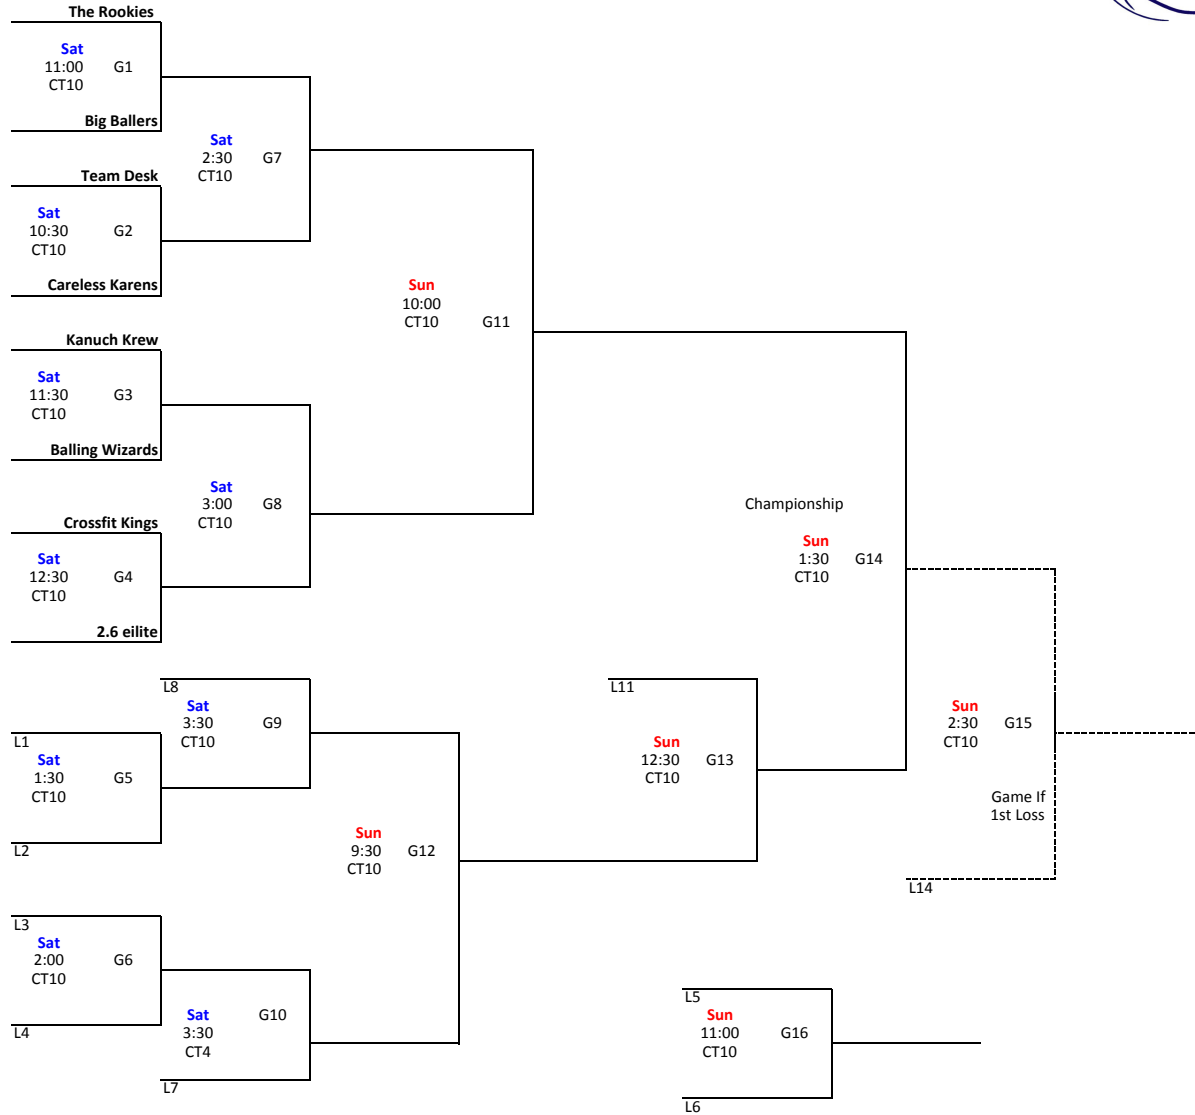

# Bracket 22 8 Team Double Elimination

16 Games  
8 Teams

# Bracket 23 7 Team Double Elimination

15 Games  
7 Teams

# Bracket 25 8 Team Double Elimination

16 Games  
8 Teams

# Bracket 26

8 Team Double Elimination

16 Games  
8 Teams