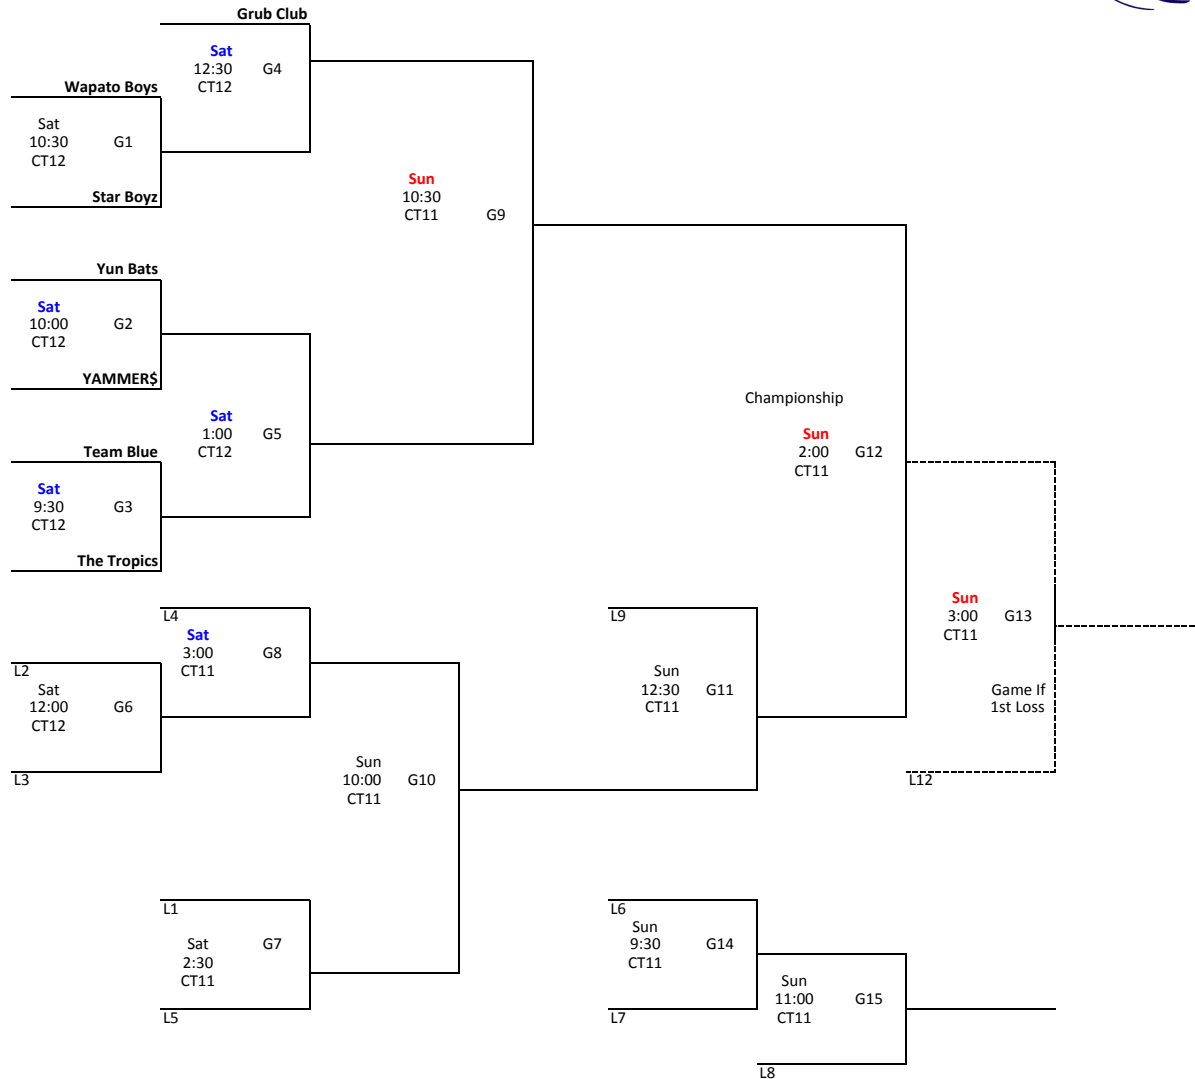

# Bracket 22 8 Team Double Elimination

16 Games  
8 Teams

# Bracket 23 7 Team Double Elimination

15 Games  
7 Teams

# Bracket 25 8 Team Double Elimination

16 Games  
8 Teams

# Bracket 26

8 Team Double Elimination

16 Games  
8 Teams