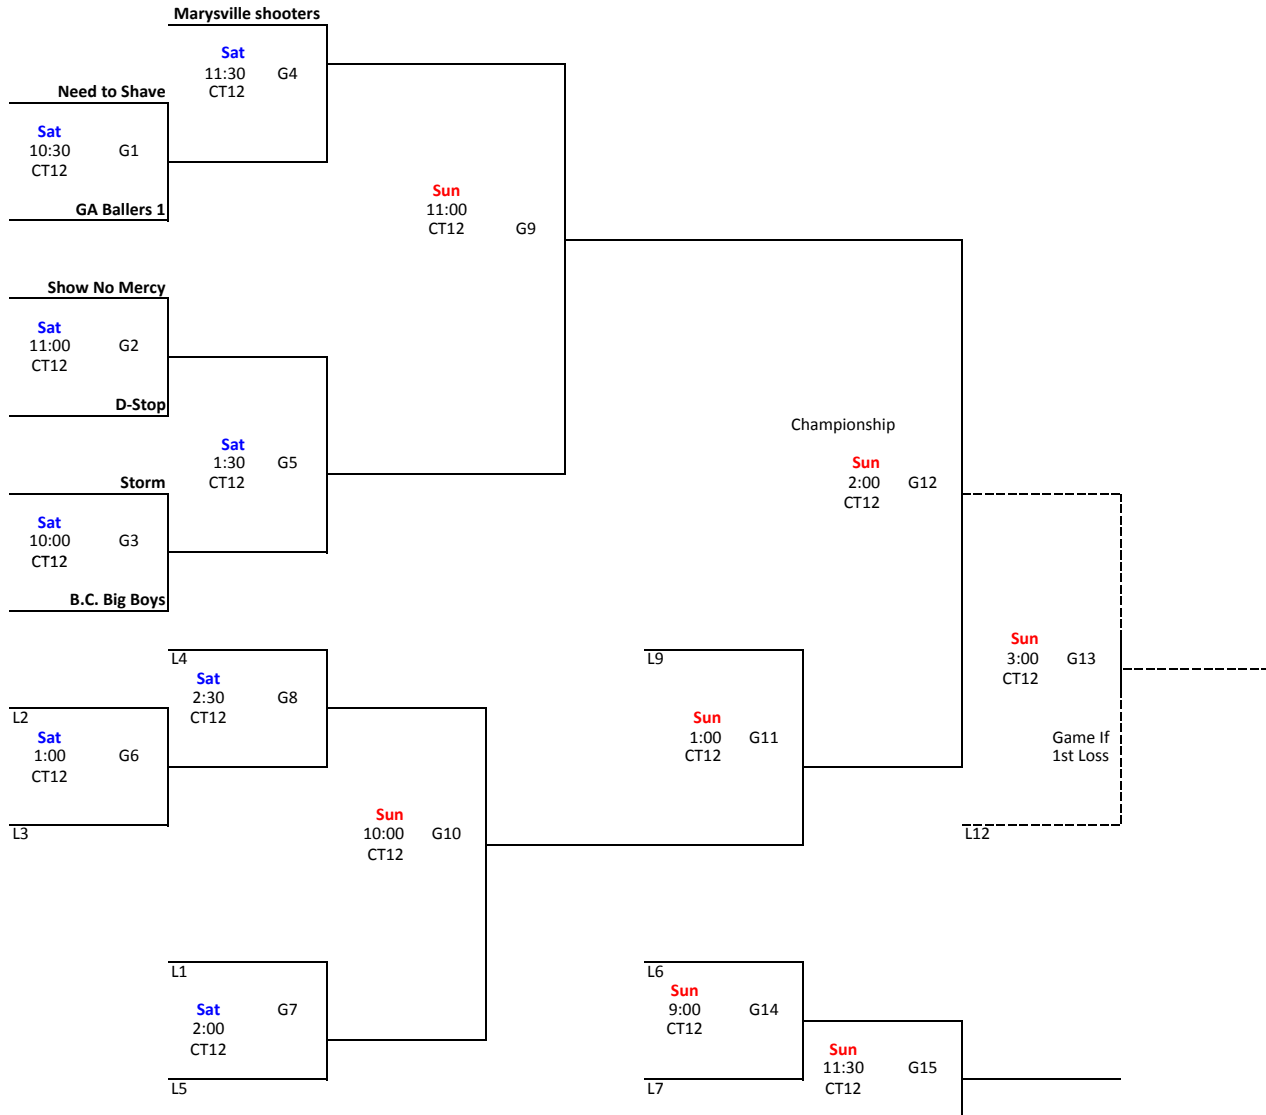

15 Games
7 Teams

Boys 9th Gold

Bracket 19

7 Team Double Elimination

15 Games
7 Teams

Boys 10th Silver

Bracket 20 4 Team Round Robin

Tie Breaker Criteria: 1. Head to Head 2. Point Differential 3. Points Allowed