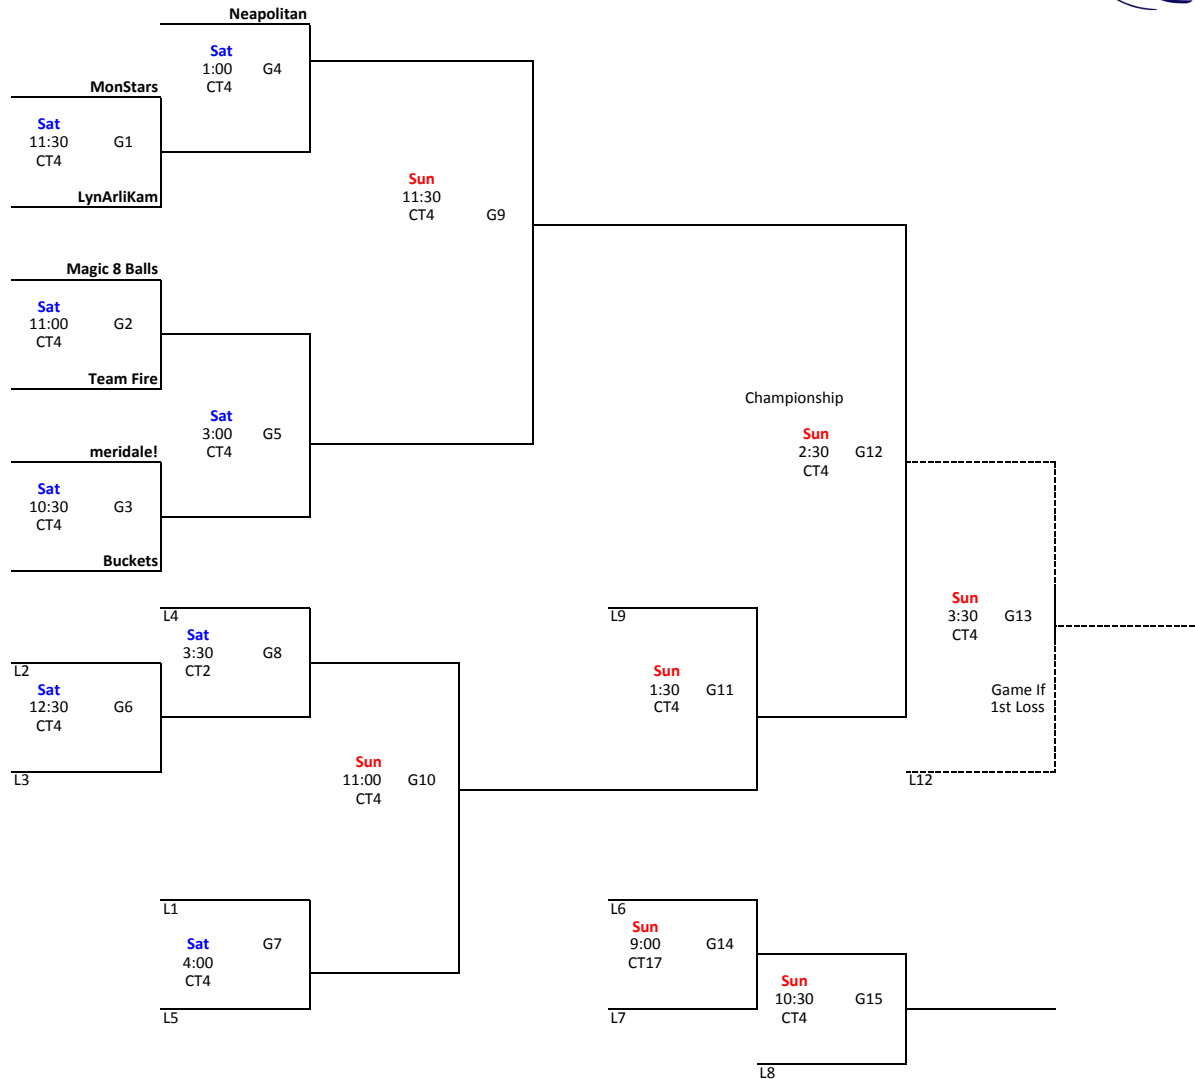

L16 If First Loss
To this team

Boys 6th Gold

Bracket 13

7 Team Double Elimination

15 Games
7 Teams

Boys 7th Silver

Bracket 14

7 Team Double Elimination