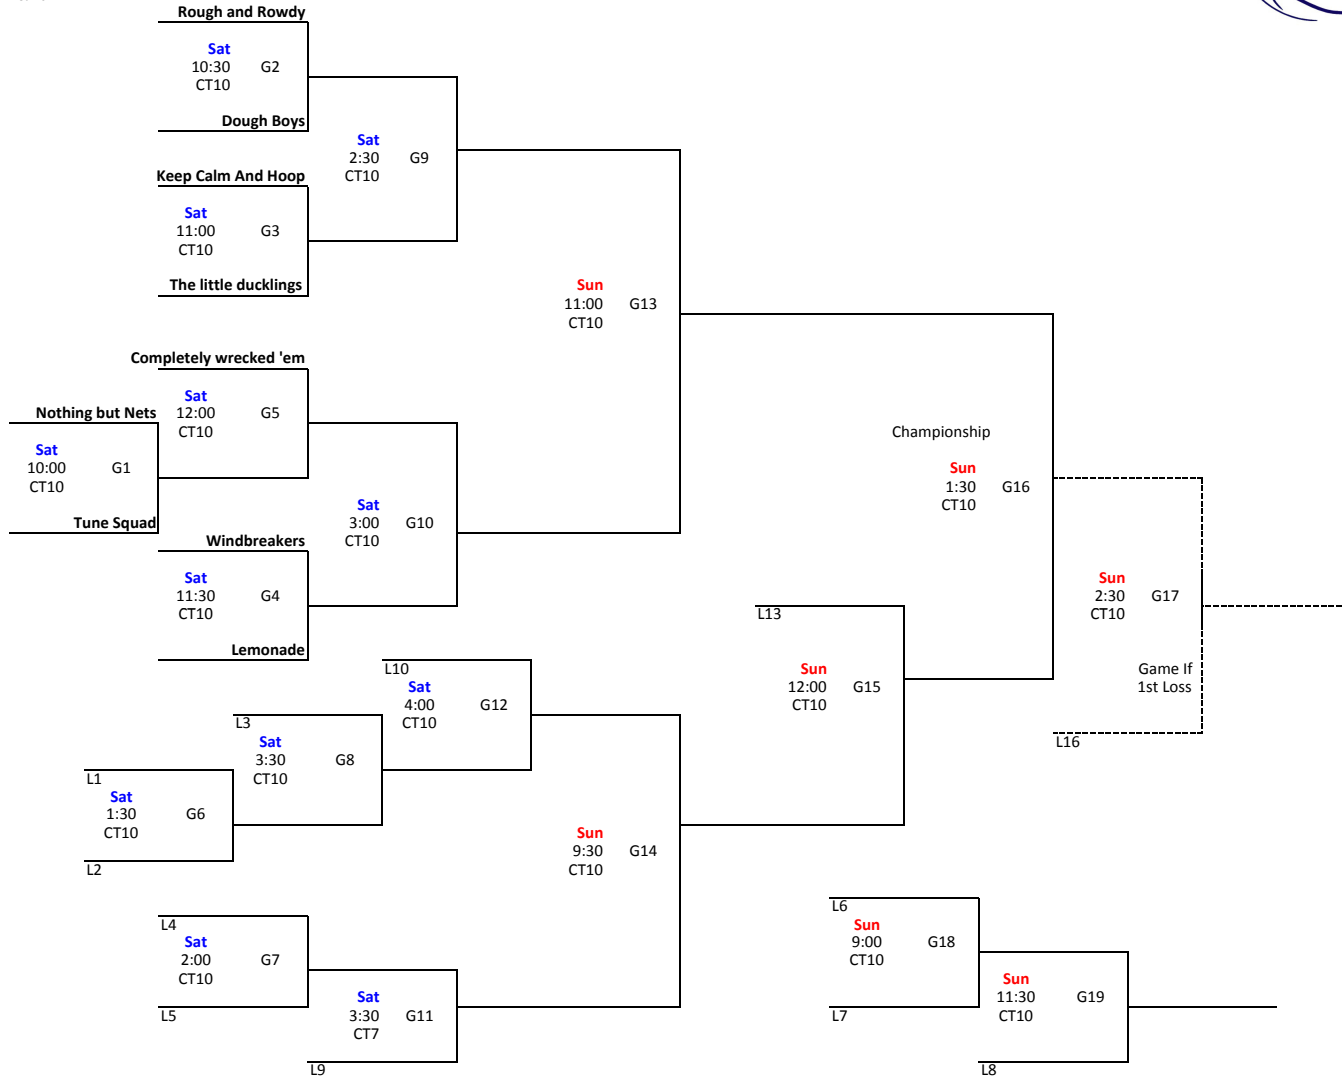

Mens 18 to 23 ish

Bracket 26

9 Team Double Elimination

17 Games
9 Teams