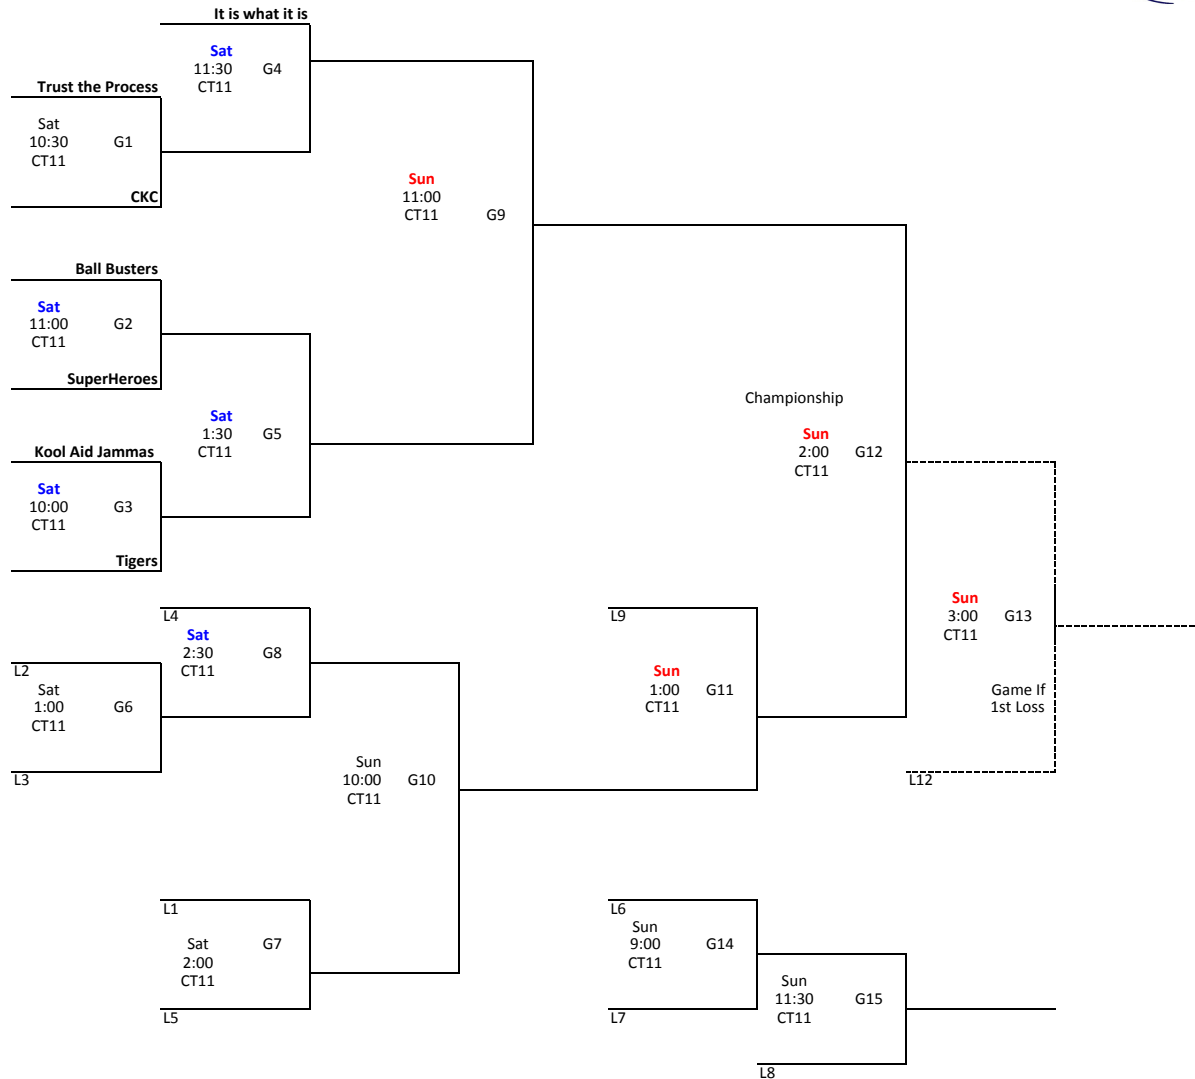

Boys 3rd / 4th

Bracket 9 4 Team Round Robin

Tie Breaker Criteria: 1. Head to Head 2. Point Differential 3. Points Allowed

9 Games
4 Teams

Team 1
Bombers

W	L

Team 2
Jelly

W	L