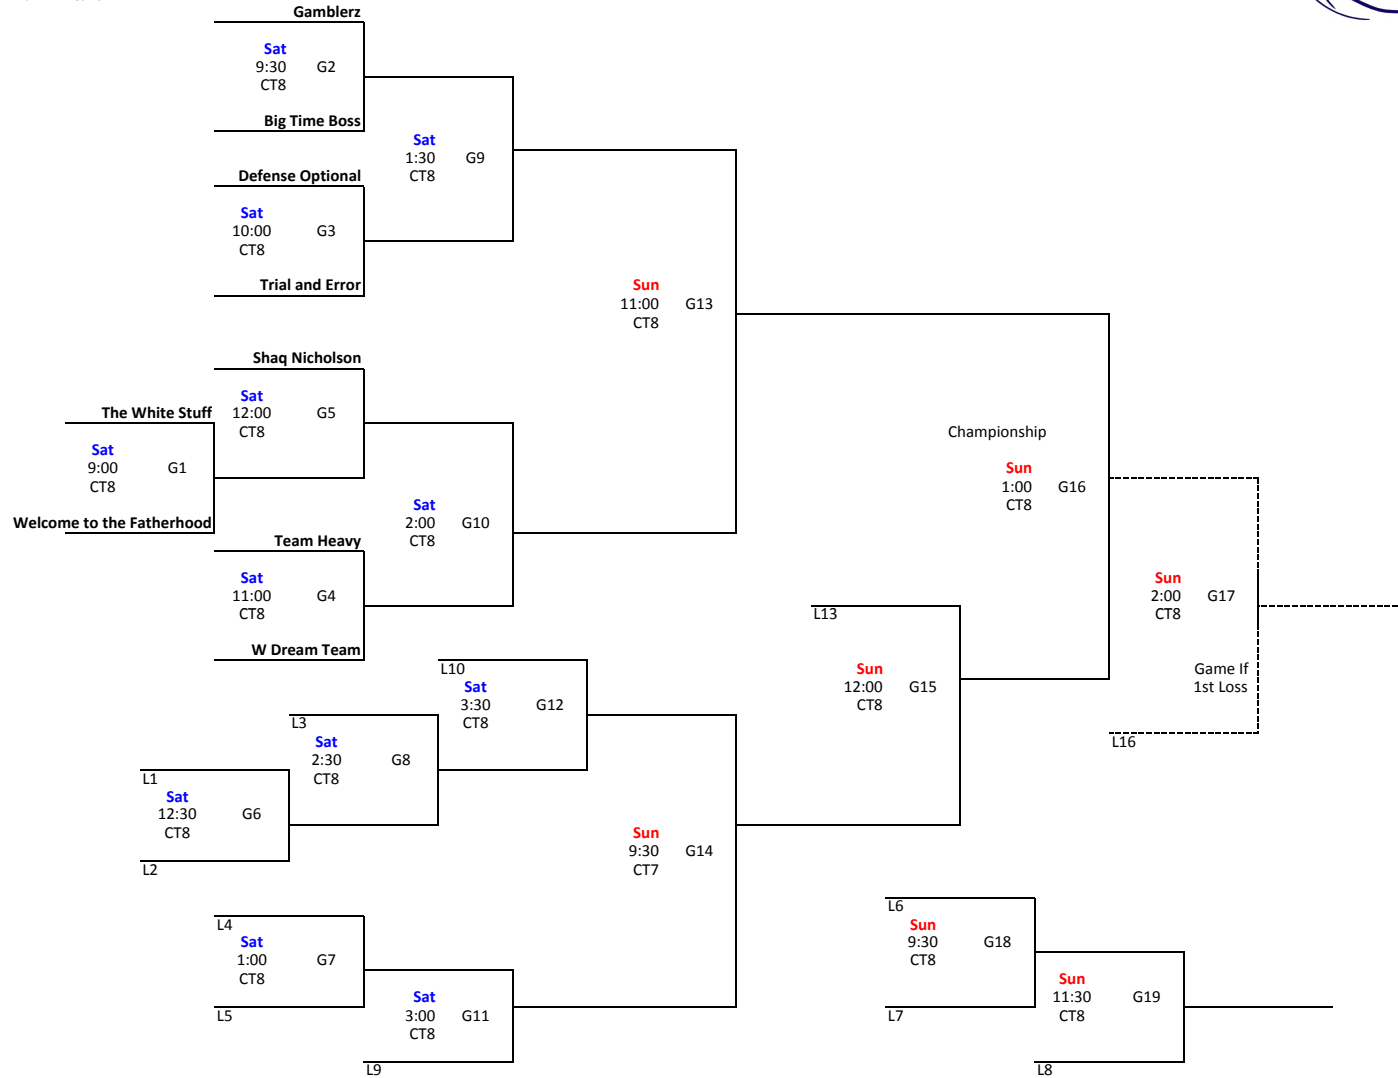

7 Team Double Elimination

15 Games
7 Teams

Mens 24ish Over

Bracket 25

9 Team Double Elimination

17 Games
9 Teams

Mens 18 to 23 ish

Bracket 26