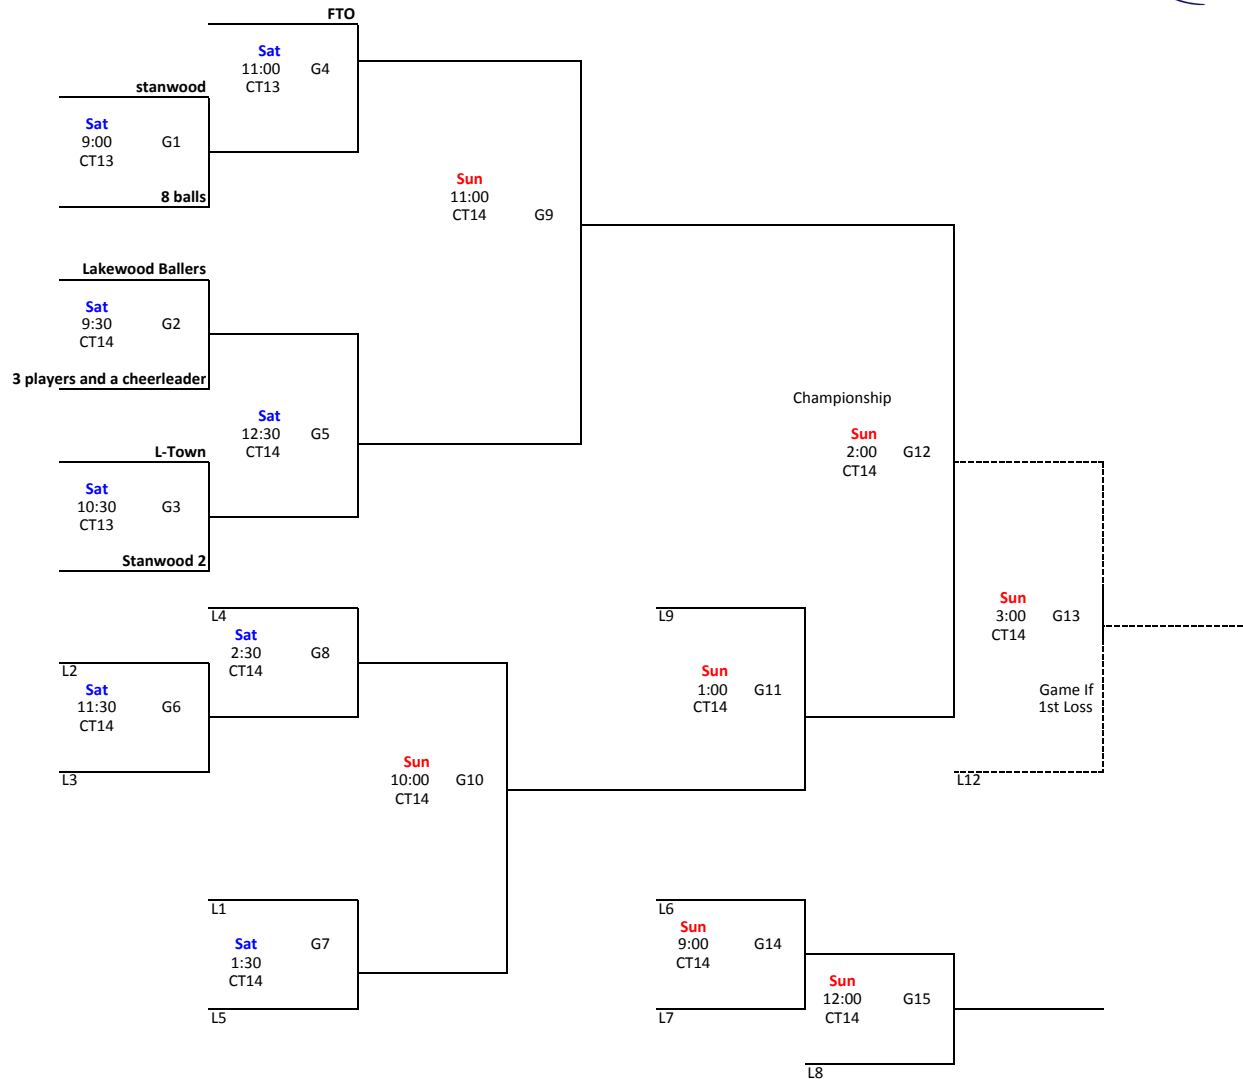

15 Games
7 Teams

Boys 8th Silver

Bracket 16

7 Team Double Elimination

15 Games
7 Teams

Boys 8th Gold

Bracket 17

7 Team Double Elimination