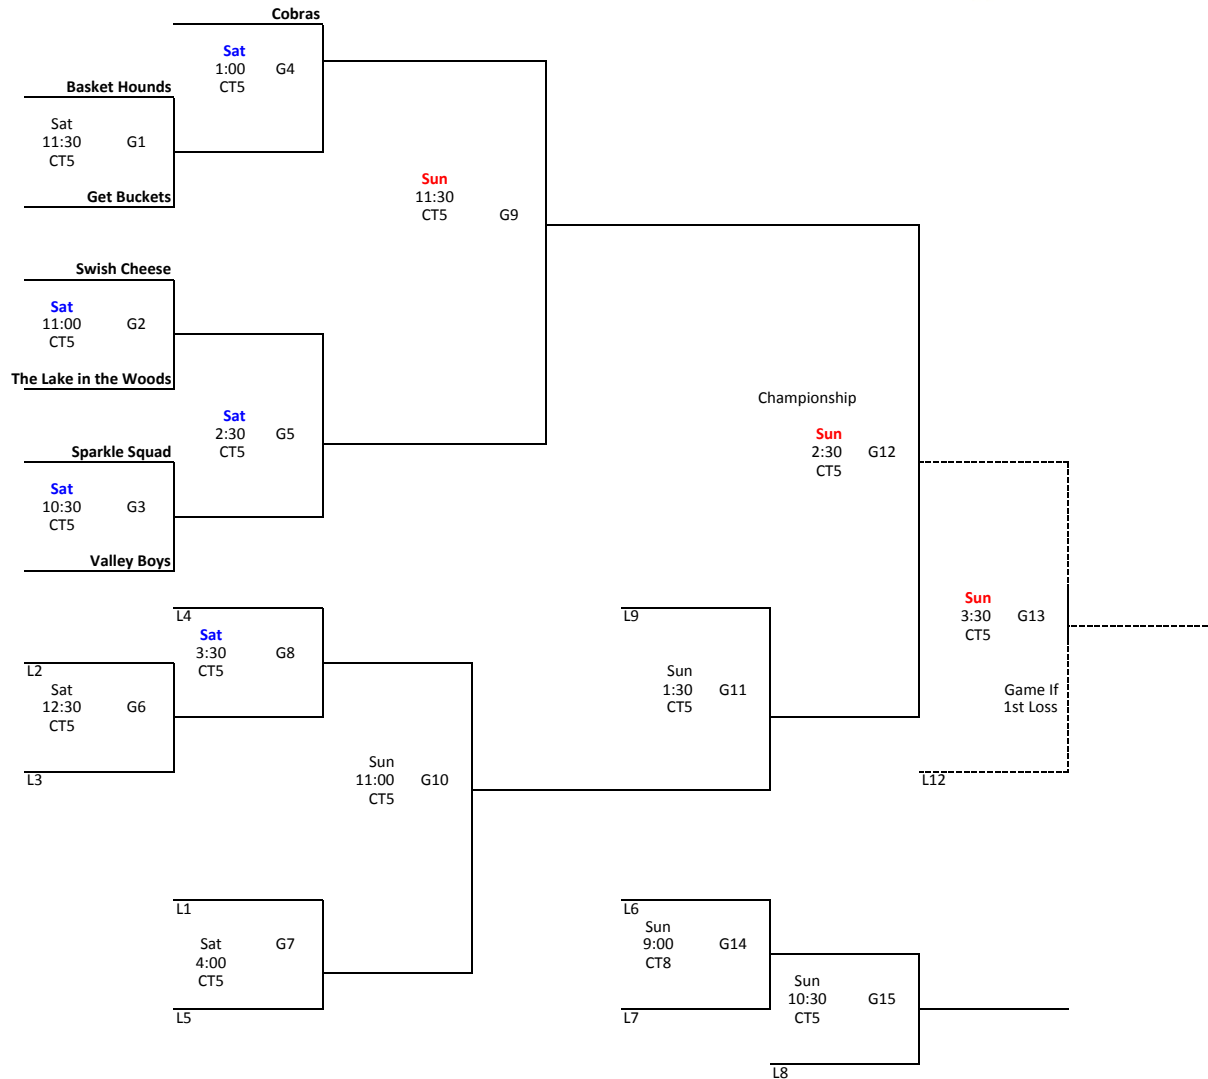

Boys 7th Silver

Bracket 14

7 Team Double Elimination

15 Games
7 Teams