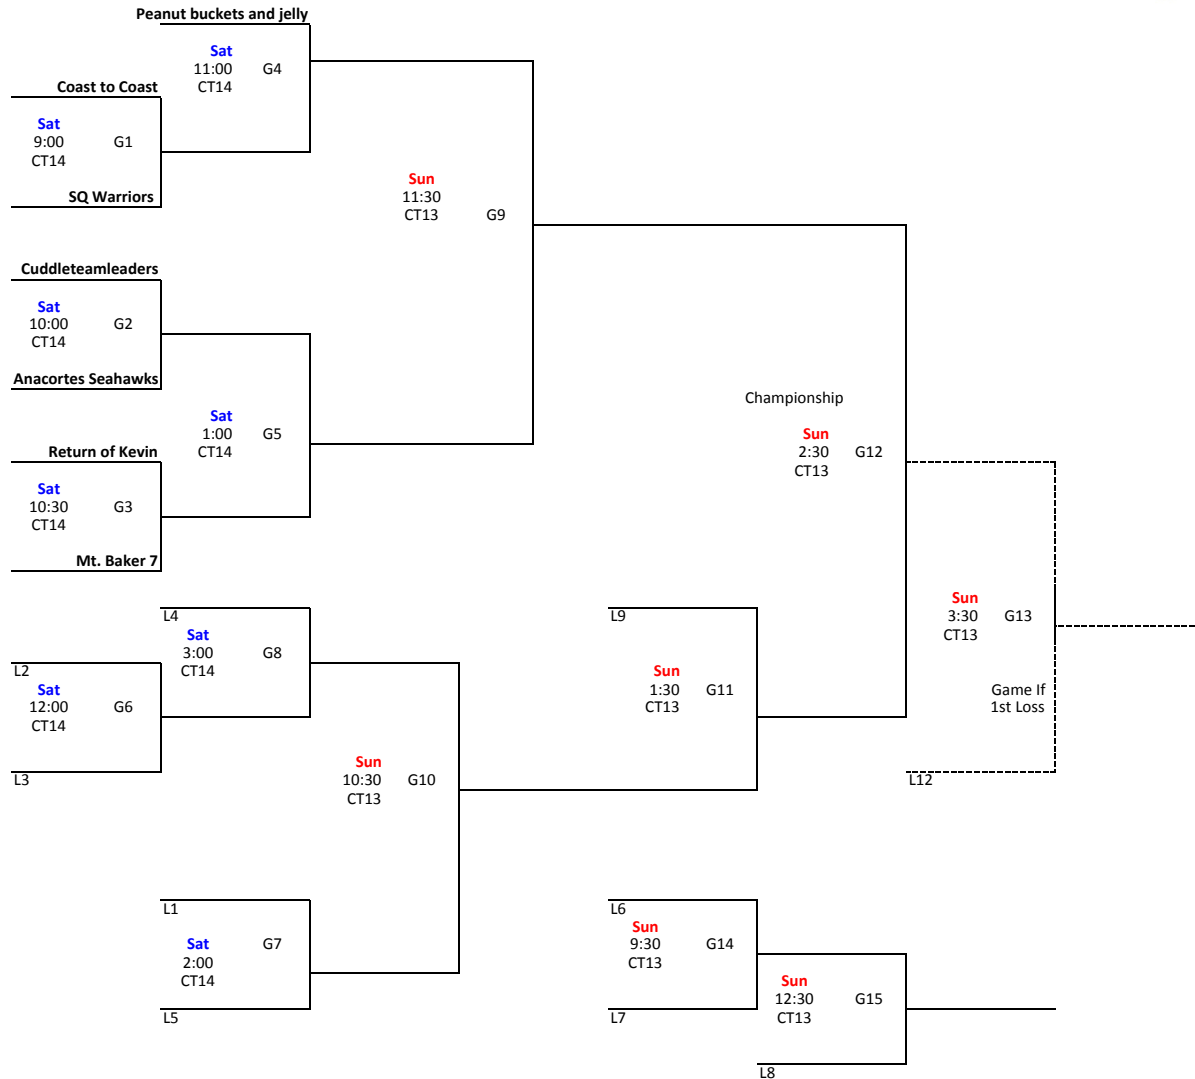

Boys 8th Gold

Bracket 17

7 Team Double Elimination

15 Games
7 Teams