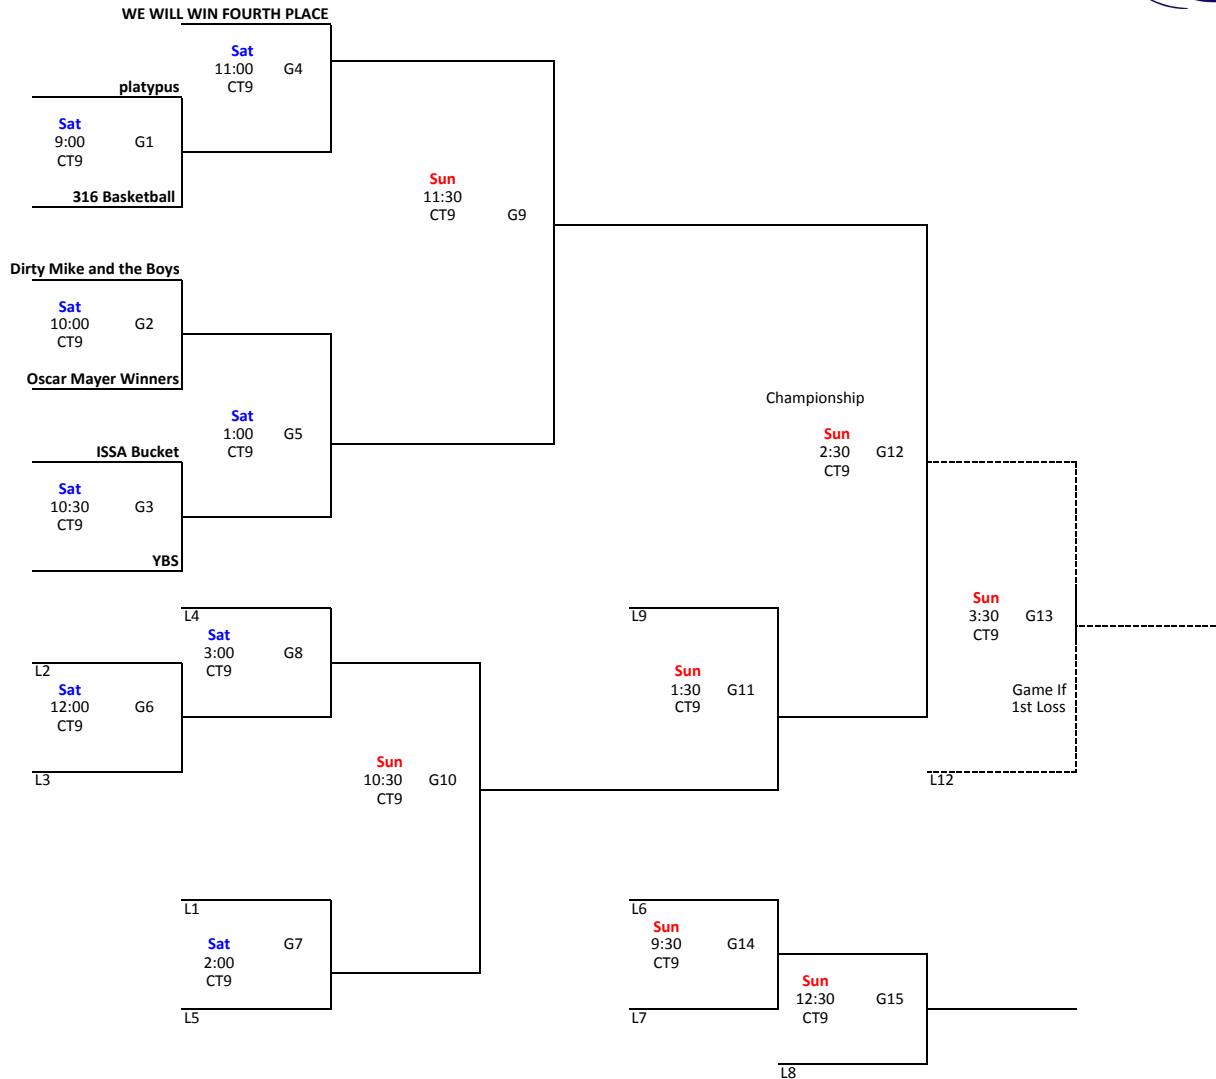

7 Team Double Elimination

15 Games
7 Teams

Mens 24ish Over

Bracket 25

9 Team Double Elimination

17 Games
9 Teams

Mens 18 to 23 ish

Bracket 26