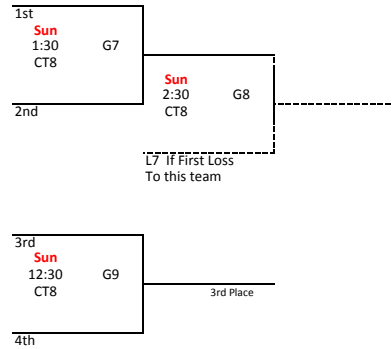

Boys 10th Silver

Bracket 20 4 Team Round Robin

Tie Breaker Criteria: 1. Head to Head 2. Point Differential 3. Points Allowed

9 Games
4 Teams

Team 1
Lights Out

W	L

Team 2
Tulalip elite

W	L

Team 3
Average Joes

W	L

Team 4
Koolaid Jammers

W	L

Round 1

Lights Out

1	Sat	10:30	G1
2	Tulalip elite	CT8	

Round 2

Tulalip elite

2	Sat	2:00	G3
4	Koolaid Jammers	CT7	

Round 3

Lights Out

1	Sun	10:00	G5
4	Koolaid Jammers	CT8	

Average Joes

3	Sat	11:30	G2
4	Koolaid Jammers	CT8	

Lights Out

1	Sat	2:30	G4
3	Average Joes	CT7	

Tulalip elite

2	Sun	10:30	G6
3	Average Joes	CT8	

Championship